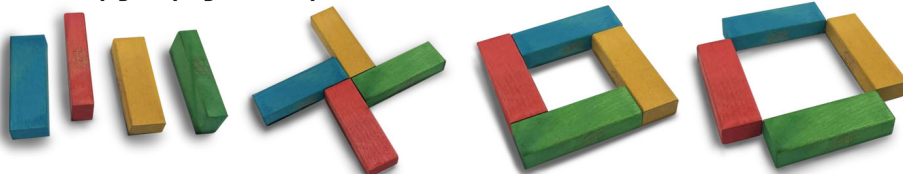

Anarchitect!

1 - 6
PLAYERS

AGES
8+

5 - 15
MINUTES

OVERVIEW

A reversed Jenga meets Twister!
Anarchitect is a dexterity party game that only takes a minute to learn! Players pull multi-colored blocks from a blind bag and find creative ways to build from their rolled color to the top of an ever-growing tower without knocking it over.

Players lean in during each other's turns!

Players love to take photos of their builds!

Mix up your play with unique bases!

Different bases lead to very different towers!

COMPONENTS

• TRAVEL BAG

• 12 BLUE BLOCKS

• 12 YELLOW BLOCKS

• 12 RED BLOCKS

• 12 GREEN BLOCKS

• 1 DIE WITH CASE

• 6 BICOLORED BLOCKS

Designed by Alex Perrotti and Zack Lawrence
Contact Zack at ZackRLawrence@gmail.com