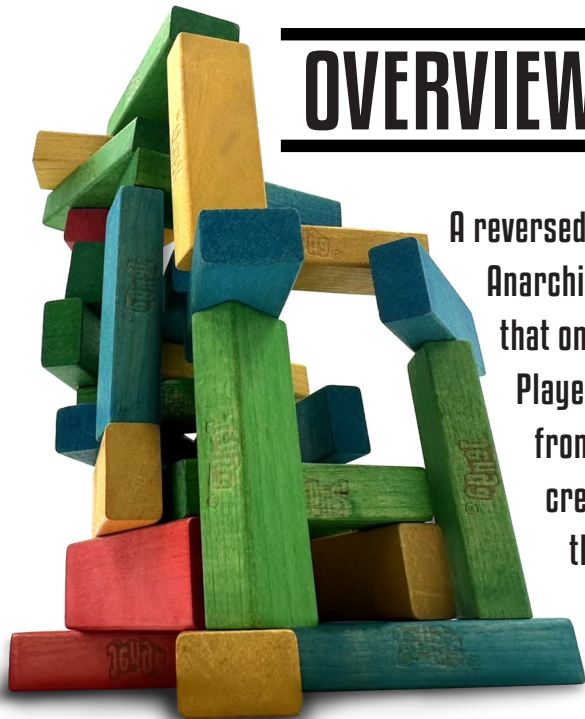

Anarchitect!

1 - 6
PLAYERS

AGES
8+

5 - 15
MINUTES

OVERVIEW

A reversed Jenga meets Twister!
Anarchitect is a dexterity party game that only takes a minute to learn! Players pull multi-colored blocks from a blind bag and find creative ways to build from their rolled color to the top of an ever-growing tower without knocking it over.

Players lean in during each other's turns!

Players love to take photos of their builds!

Mix up your play with unique bases!

Different bases lead to very different towers!

COMPONENTS

• TRAVEL BAG

• 12 BLUE BLOCKS